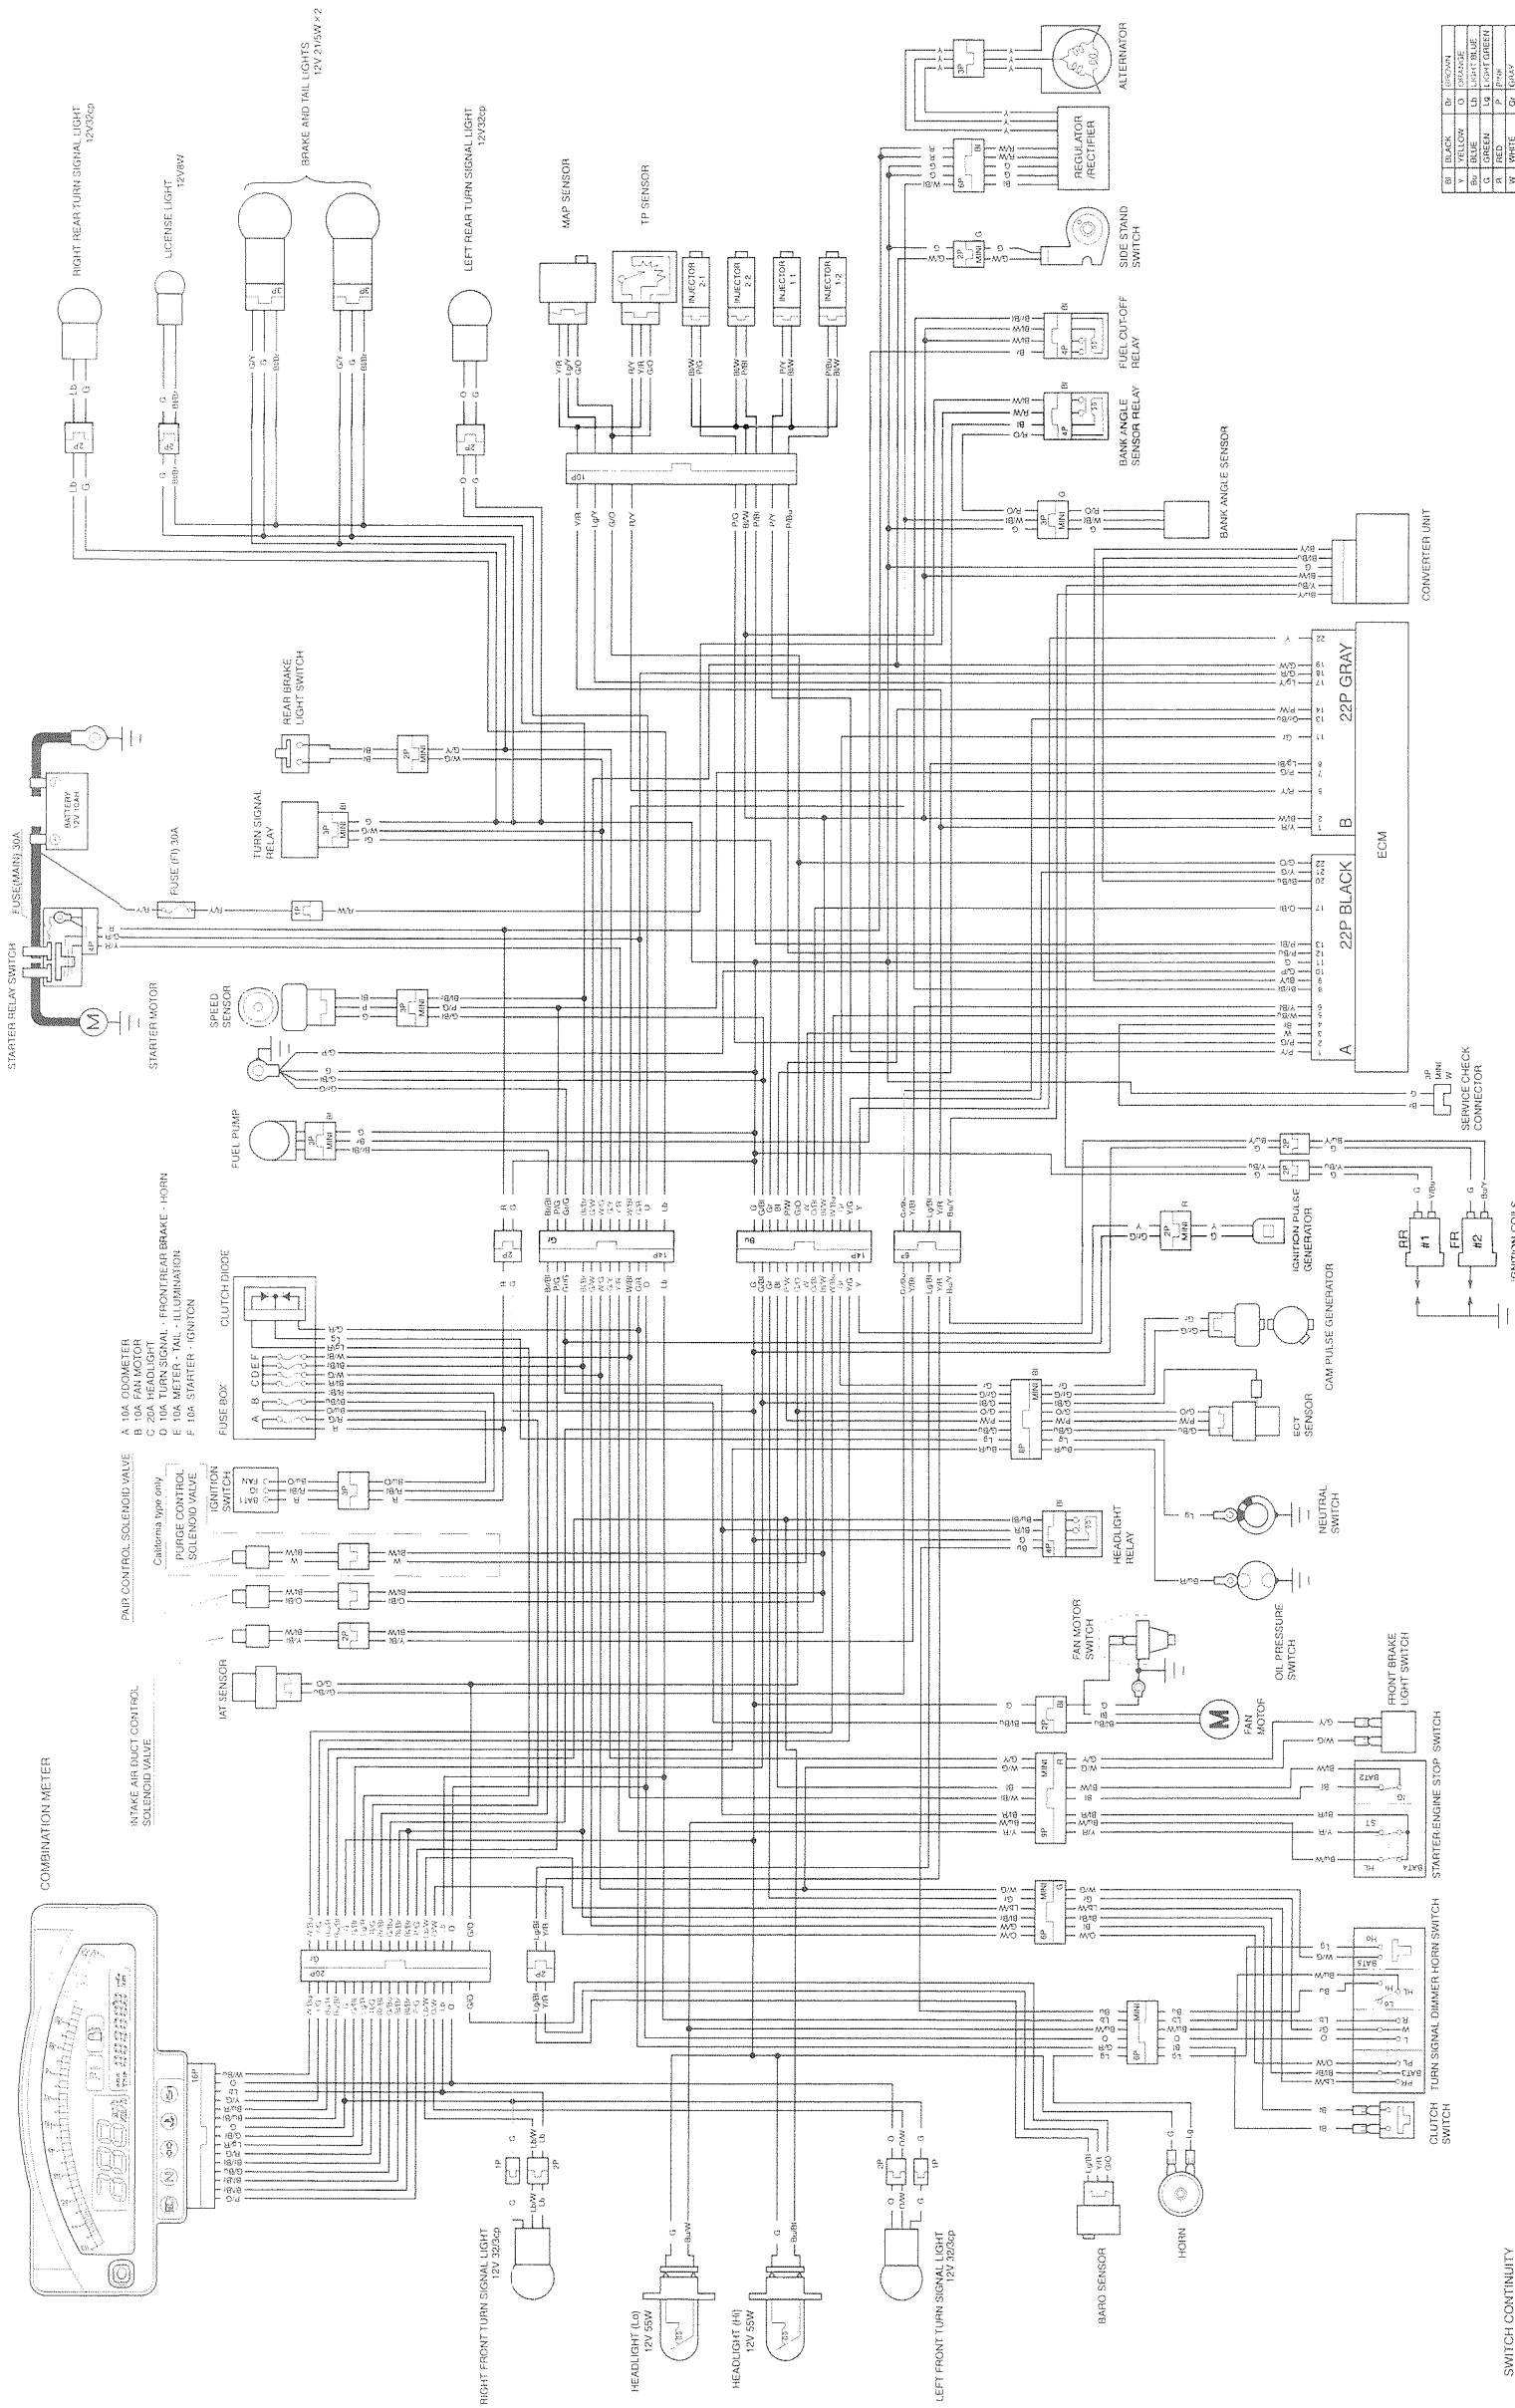

20. WIRING DIAGRAMS

| | | | |
|---|--------|----|-------------|
| W | BLACK | W | WHITE |
| Y | YELLOW | D | DRAB |
| B | BLUE | L | LIGHT BLUE |
| G | GREEN | L | LIGHT GREEN |
| R | RED | P | PINK |
| U | VIOLET | GR | GRAY |

0030Z-MCF-6700
0030Z-MCF-7700